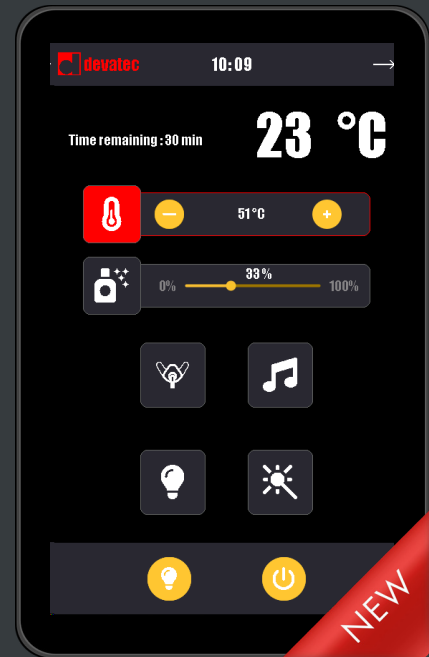

STEAM BATH TOUCHSCREEN REMOTE CONTROL

Personalization, Comfort and Full Command

- Steam bath start and stop
- Precise temperature and fragrance settings
- Lighting control
- Weekly scheduling
- Pre-wiring included for all accessories
- 4 options of your choice: music, mood lighting, heated seats, inhalers, etc.
- Customizable with your own logo
- Large 7-inch screen
- Mounting: in-wall or surface-positioned

SAGE® by Armstrong
Bluetooth Technology

The Steam Bath can be easily controlled from your smartphone via the **SAGE®** by Armstrong app, available free of charge from Play Store and Apple Store.