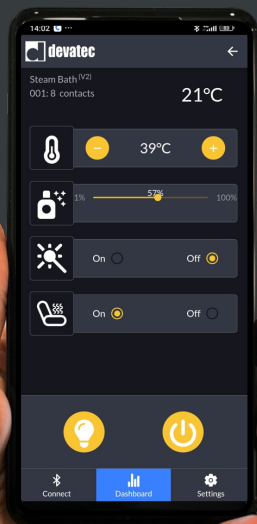

STEAM BATH TOUCHSCREEN REMOTE CONTROL

Personalization, Comfort and Full Command

- Steam bath start and stop
- Precise temperature and fragrance settings
- Lighting control
- Weekly scheduling
- Pre-wiring included for all accessories
- 4 options of your choice: music, mood lighting, heated seats, inhalers, etc.
- Customizable with your own logo
- Large 7-inch screen
- Mounting: in-wall or surface-positioned

SAGE® by Armstrong
Bluetooth Technology

The Steam Bath can be easily controlled from your smartphone via the **SAGE®** by Armstrong app, available free of charge from Play Store and Apple Store.